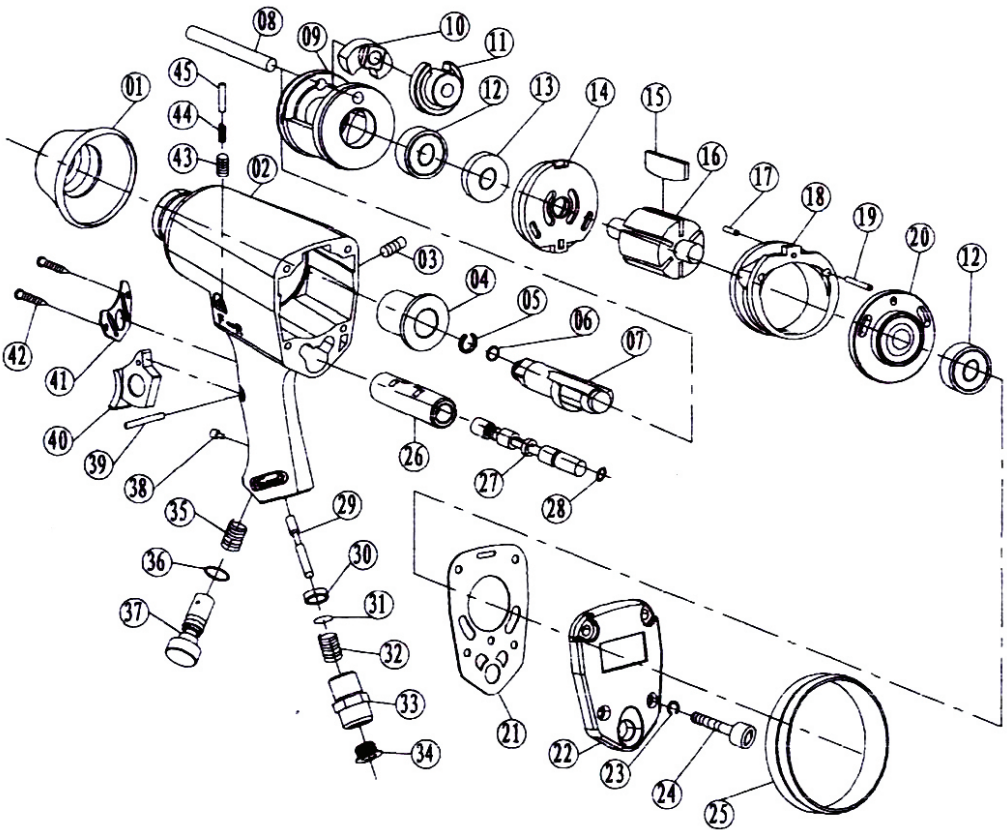

## PARTS LIST RD-AW04

No.	Description	NO	Description	No.	Description	No.	Description
1	Protecting Rubber	13	Oil seal	25	Protecting Rubber	37	Air Regulator
2	Housing	14	Front End plate	26	Valve Sleeve	38	Bolt
3	Bolt	15	Rotor blade	27	Reverse Valve	39	Pin
4	Anvil Bushing	16	Rotor	28	O-ring	40	Trigger
5	Anvil Collar	17	Pin	29	Valve Stem	41	Exhaust cover
6	O-ring	18	Cylinder	30	Washer	42	Bolt
7	Anvil	19	Bolt	31	Steel ball	43	Screw
8	Hammer Pin	20	Rear End Plate	32	Inlet Spring	44	Spring
9	Hammer Cage	21	Gasket	33	Air Inlet Plug	45	Pin
10	Hammer Dog	22	Rear Cover	34	Dust Free Cover		
11	Drive Cam	23	Washer	35	Spring		
12	Ball Bearing	24	Bolt	36	O-ring		